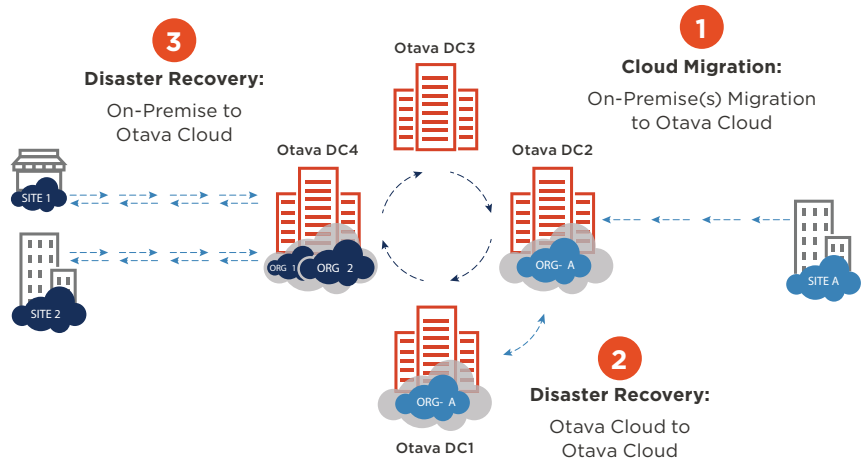

OTAVA DRAAS POWERED BY VMWARE

Simple, native VMware-based disaster recovery

Get peace of mind for your VMware environment with Otava Disaster Recovery as a Service, powered by VMware. As a Strong Performer in the Forrester Wave™ and one of the top 11 private cloud service providers, our simple, secure, and cost-effective disaster recovery and migration services are available for on-prem and Otava clouds. Easily recover your VMware environment without the burden and expense of deploying and managing a secondary site. Otava clouds run on VMware-native architecture, allowing you to use the same vSphere replication processes you already know and single pane of glass console for your everyday operations and your Disaster Recovery solution.

Precise control at your command:

- Our highly skilled cloud staff will take care of the day-to-day care and feeding/managing of the infrastructure and availability, while providing you the control to operate your DRaaS environment.
- Through the common vSphere interface, you have full control to perform DR failovers and failback in a test or live scenario with Otava engineers there to support you.

You're a perfect fit for Otava DRaaS with VMware if...

- Your infrastructure runs on VMware today
- You do not have an off-site location for recovery
- Your off-site location is aging or expensive to manage
- You have important business applications that need recovery in minutes
- You want someone else to focus on the day-to-day infrastructure management while you control your DR runbook and failover

How Otava DRaaS Powered by VMware Works

- The VMware Cloud Availability Appliance is installed at the source and target cloud locations
- On the appliance, site-to-site replication settings are configured
- SLA settings are configured and applied based on your business needs
- DR protection is initiated
- Using the Cloud Director interface at the target site, a test failover to validate a successful recovery